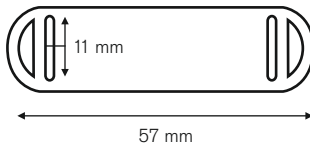

## Price Tags

- Price tags for almost all frame models
- To slide onto the temple
- To be used with:
  1. Lens marking pen (clean with spirit)
  2. Labels No. 0081 00

**stable**

500 pieces

**0080 01**

**flexible**

200 pieces each

**0083 00**

**0083 10**

**0083 40**

**0083 60**

## Self-adhesive Labels

- Suitable for all B & S price tags
- White paper

65 x 10 mm, divisible in two equal parts

264 pieces

**0081 00**