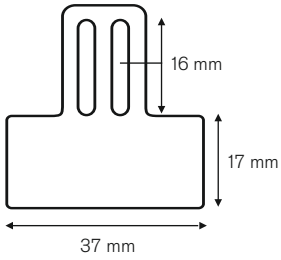

## Price Tags

- Price tags for almost all frame models
- To slide onto the temple
- To be used with:
  1. Lens marking pen (clean with spirit)
  2. Labels No. 0081 00

**stable**

500 pieces

**0080 01**

**flexible**

200 pieces each

**0083 00**

**0083 10**

**0083 40**

**0083 60**

## Self-adhesive Labels

- Suitable for all B & S price tags
- White paper

65 x 10 mm, divisible in two equal parts

264 pieces

**0081 00**