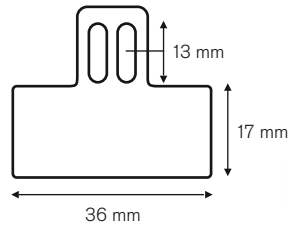

## Price Tags

- Price tags for almost all frame models
- To slide onto the temple
- To be used with:
  1. Lens marking pen (clean with spirit)
  2. Labels No. 0081 00

**stable**

500 pieces

**0080 01**

**flexible**

200 pieces each

**0083 00**

**0083 10**

**0083 40**

**0083 60**

## Self-adhesive Labels

- Suitable for all B & S price tags
- White paper

65 x 10 mm, divisible in two equal parts

264 pieces

**0081 00**