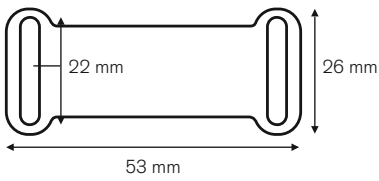

## Price Tags

- Price tags for almost all frame models
- To slide onto the temple
- To be used with:
  1. Lens marking pen (clean with spirit)
  2. Labels No. 0081 00

**stable**

500 pieces

**0080 01**

**flexible**

200 pieces each

**0083 00**

**0083 10**

**0083 40**

**0083 60**

## Self-adhesive Labels

- Suitable for all B & S price tags
- White paper

65 x 10 mm, divisible in two equal parts

264 pieces

**0081 00**