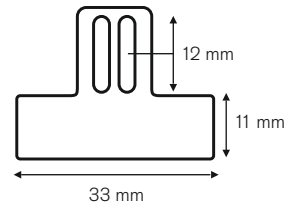

## Price Tags

- Price tags for almost all frame models
- To slide onto the temple
- To be used with:
  1. Lens marking pen (clean with spirit)
  2. Labels No. 0081 00

**stable**

500 pieces

**0080 01**

**flexible**

200 pieces each

**0083 00**

**0083 10**

**0083 40**

**0083 60**

## Self-adhesive Labels

- Suitable for all B & S price tags
- White paper

65 x 10 mm, divisible in two equal parts

264 pieces

**0081 00**