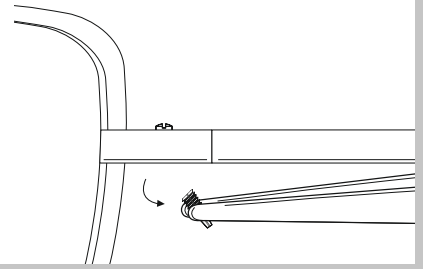

Special Screws

Screws with transparent Nylon Securer

Made of steel, available colours: silver and gold

Transparent nylon inlay

Self tapping thread

		Screw head	Material	Colour				Order No.		Matching nut
			Steel	Silver	1.30	11.50	1.80	0861 01	50 pieces	-
			Steel	Gold	1.30	11.50	1.80	0861 11	50 pieces	-
			Steel	Silver	1.40	11.50	1.80	0862 01	50 pieces	-
			Steel	Gold	1.40	11.50	1.80	0862 11	50 pieces	-
			Steel	Silver	1.50	11.50	1.80	0863 01	50 pieces	-
			Steel	Gold	1.50	11.50	1.80	0863 11	50 pieces	-

Temple Screws

Made of steel, available in silver

The black nylon sleeve ensures a smooth movement of the temple

		Screw head	Material	Colour				Order No.		Matching nut
			Steel	Silver	1.40	3.00	2.00	0811 00	50 pieces	-
			Steel	Silver	1.40	3.50	2.00	0811 01	50 pieces	-
			Steel	Silver	1.40	4.00	2.00	0811 02	50 pieces	-
			Steel	Silver	1.40	4.50	2.00	0811 03	50 pieces	-
			Steel	Silver	1.60	3.50	2.50	0811 04	50 pieces	-
			Steel	Silver	1.60	4.00	2.50	0811 05	50 pieces	-
			Steel	Silver	1.60	4.60	2.50	0811 06	50 pieces	-