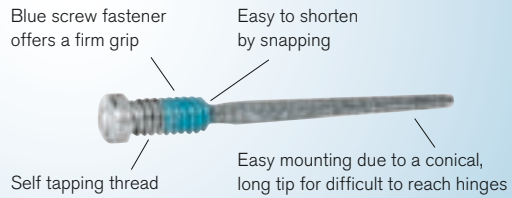

Screw head	Material	Colour				Order No.		Matching nut
			Steel	Silver	1.00	12.80/ 2.80	1.40	0816 000	50 pieces	-
			Steel	Gold	1.00	12.80/ 2.80	1.40	0816 100	50 pieces	-
			Steel	Gun	1.00	12.80/ 2.80	1.40	0816 200	50 pieces	-
			Steel	Silver	1.20	14.80/ 4.80	1.80	0816 001	50 pieces	-
			Steel	Gold	1.20	14.80/ 4.80	1.80	0816 101	50 pieces	-
			Steel	Gun	1.20	14.80/ 4.80	1.80	0816 201	50 pieces	-
			Steel	Silver	1.20	15.50/ 5.50	1.80	0816 012	50 pieces	-
			Steel	Silver	1.30	14.80/ 4.80	1.80	0816 002	50 pieces	-
			Steel	Gold	1.30	14.80/ 4.80	1.80	0816 102	50 pieces	-
			Steel	Gun	1.30	14.80/ 4.80	1.80	0816 202	50 pieces	-
			Steel	Silver	1.40	13.00/ 3.00	1.80	0816 003	50 pieces	-
			Steel	Gold	1.40	13.00/ 3.00	1.80	0816 103	50 pieces	-
			Steel	Gun	1.40	13.00/ 3.00	1.80	0816 203	50 pieces	-
			Steel	Silver	1.40	14.80/ 4.80	1.80	0816 004	50 pieces	-
			Steel	Gold	1.40	14.80/ 4.80	1.80	0816 104	50 pieces	-
			Steel	Gun	1.40	14.80/ 4.80	1.80	0816 204	50 pieces	-
			Steel	Silver	1.40	13.50/ 3.50	2.00	0816 007	50 pieces	-
			Steel	Gold	1.40	13.50/ 3.50	2.00	0816 107	50 pieces	-