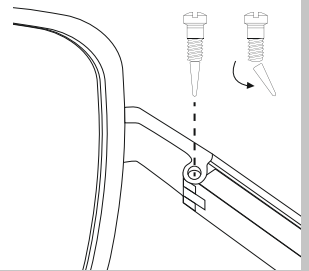

Screw head	Material	Colour				Order No.		Matching nut
			Steel	Silver	1.00	5.80/ 2.80	1.40	0819 05	100 pieces	-
			Steel	Gold	1.00	5.80/ 2.80	1.40	0819 15	100 pieces	-
			Steel	Silver	1.20	5.90/ 3.50	2.00	0819 03	100 pieces	-
			Steel	Gold	1.20	5.90/ 3.50	2.00	0819 13	100 pieces	-